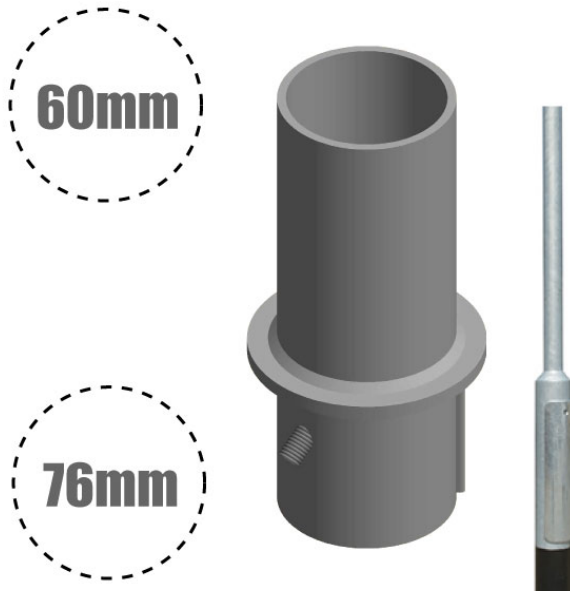

Reducer for Lighting Column / Lamp Post - 76mm column to 60mm (Internal)

£43.37

Lighting Column Reducer suits 76mm lighting column reducing down to 60mm. External - fits over existing column. **PLEASE NOTE - Weight & Windage must be checked for suitability of the bracket against the installation postcode. Please email us for more information prior to purchase.**