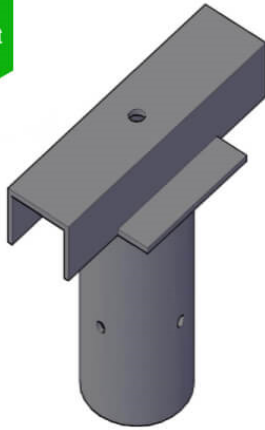

Floodlight Bracket for Lamp Post - Single T-Bar for 76mm Lighting Pole

£34.99

**Single
Flood**

For 76mm Shaft

Lighting Column Bracket - Single Floodlight Bracket - Steel Galvanised Post-Top for 76mm Shaft column entry. Supplied complete with M16 Bolt/Tapped hole for fixing the the flood light & 4 x M10 Grub screws for securing to the column shaft. **PLEASE NOTE - Weight & Windage must be checked for suitability of the bracket against the installation postcode. Please email us for more information prior to purchase. Unit doesnt include single fuse cut out and column door key.**