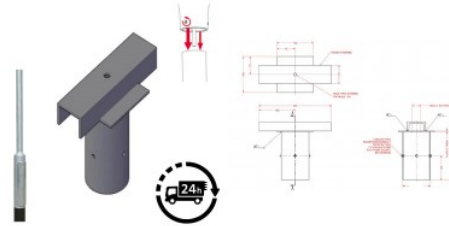

Floodlight Bracket for Lamp Post - Single T-Bar for 76mm Lighting Pole

£34.99

**Single
Flood**

For 76mm Shaft

Lighting Column Bracket - Single Floodlight Bracket - Steel Galvanised Post-Top for 76mm Shaft column entry. Supplied complete with M16 Bolt/Tapped hole for fixing the the flood light & 4 x M10 Grub screws for securing to the column shaft. **PLEASE NOTE - Weight & Windage must be checked for suitability of the bracket against the installation postcode. Please email us for more information prior to purchase. Unit doesnt include single fuse cut out and column door key.**