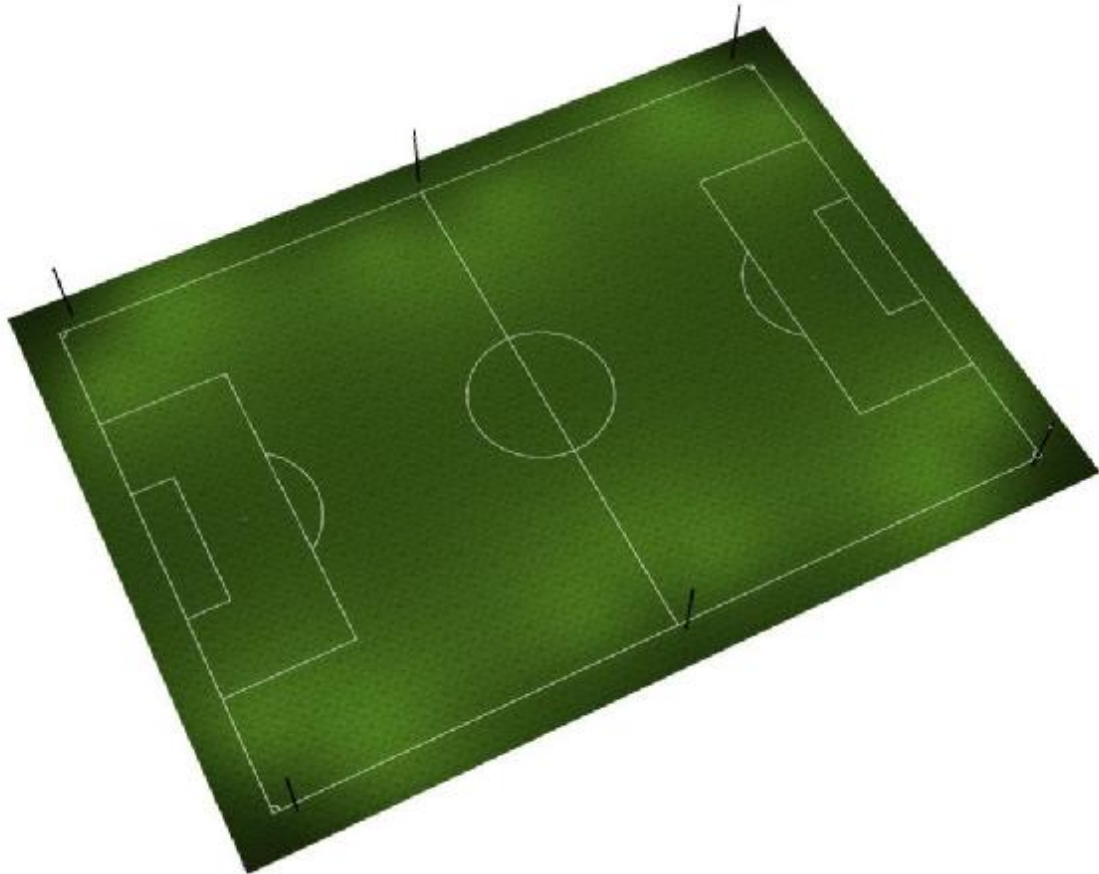

Operator The LED Store
Telephone 03333 444 943
Fax 03333 444 943
e-Mail sales@theledstore.co

Football Pitch / 3D Rendering