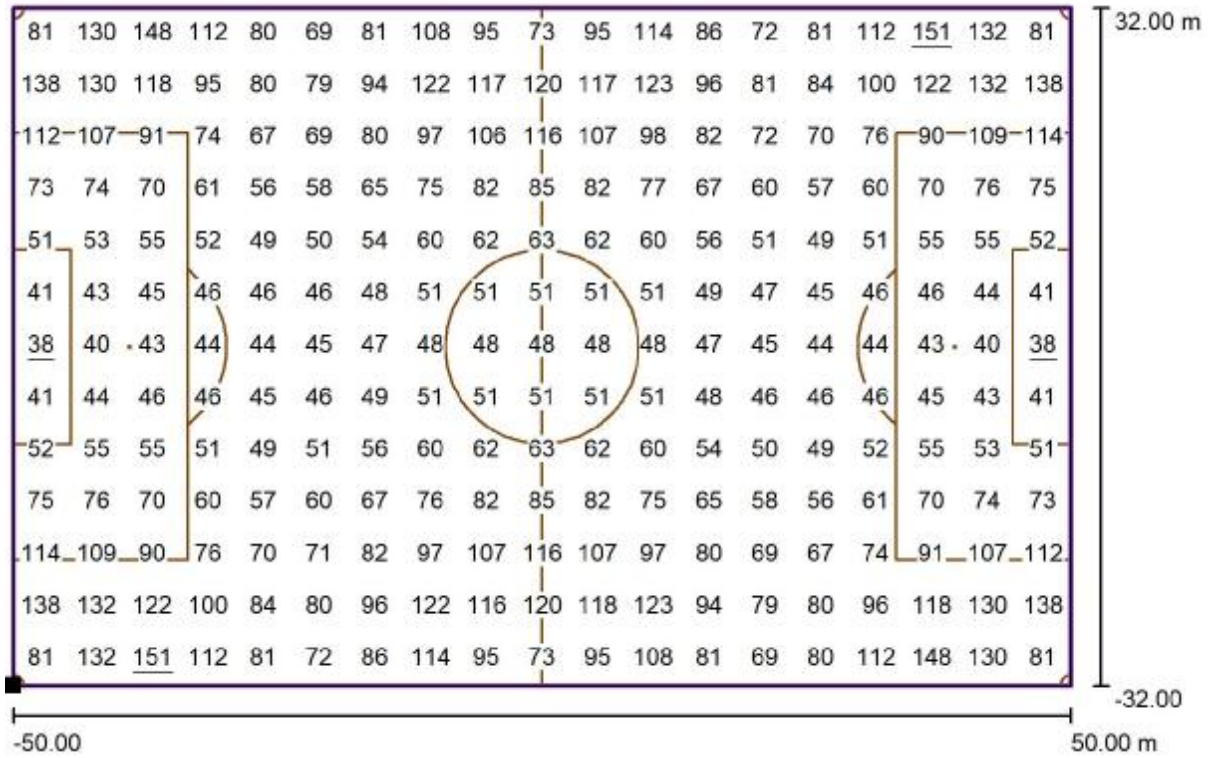

### Football Pitch / Calculation Grid / Value Chart (E, Perpendicular)

Values in Lux, Scale 1 : 715

Position of surface in external scene:  
 Marked point: (5.000 m, 8.000 m, 0.000 m)

Grid: 19 x 13 Points