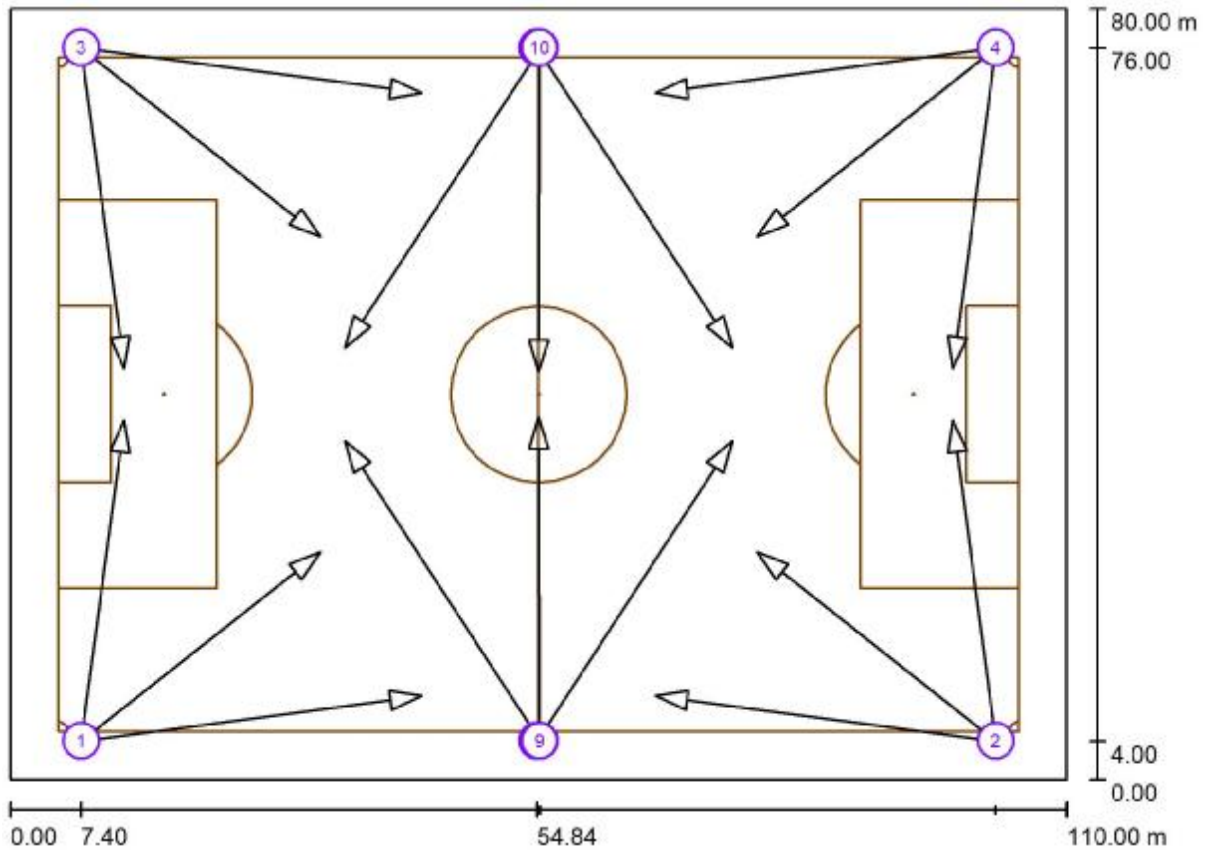

Operator The LED Store
Telephone 03333 444 943
Fax 03333 444 943
e-Mail sales@theledstore.co

Football Pitch / Planning data

Maintenance factor: 0.80, Mounting Height: 10.000m, ULR (Upward Light Ratio): 19.5%

Scale 1:787

Luminaire Parts List

No.	Pieces	Designation (Correction Factor)	Φ (Luminaire) [lm]	Φ (Lamps) [lm]	P [W]
1	18	The LED Store LSTHM-300-30X30 300W LED HIGH MAST SPORTS PITCH TENNIS COURT STADIUM ARENA LIGHT 30x30Degree Beam Angle (1.000)	41861	41861	308.4
Total:			753501	Total: 753501	5551.2