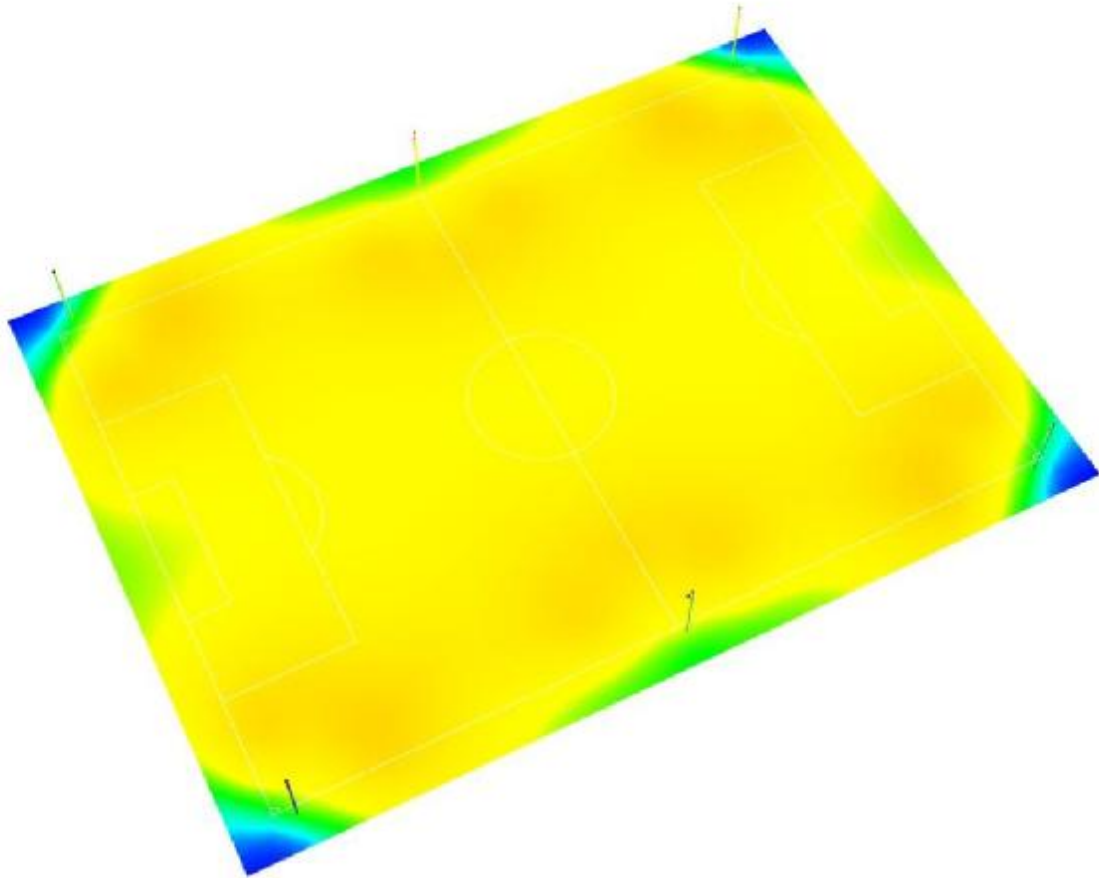

Operator The LED Store
Telephone 03333 444 943
Fax 03333 444 943
e-Mail sales@theledstore.co

Football Pitch / False Colour Rendering

0 1 5 25 50 75 150 300 600 lx