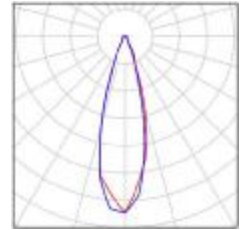

Operator The LED Store
Telephone 03333 444 943
Fax 03333 444 943
e-Mail sales@theledstore.co

Football Pitch / Luminaire parts list

18 Pieces The LED Store LSTHM-300-30X30 300W LED HIGH MAST SPORTS PITCH TENNIS COURT STADIUM ARENA LIGHT 30x30Degree Beam Angle
Article No.: LSTHM-300-30X30
Luminous flux (Luminaire): 41861 lm
Luminous flux (Lamps): 41861 lm
Luminaire Wattage: 308.4 W
Luminaire classification according to CIE: 100
CIE flux code: 84 90 96 100 100
Fitting: 1 x LSTHM-300-30X30 (Correction Factor 1.000).

See our luminaire catalog for an image of the luminaire.