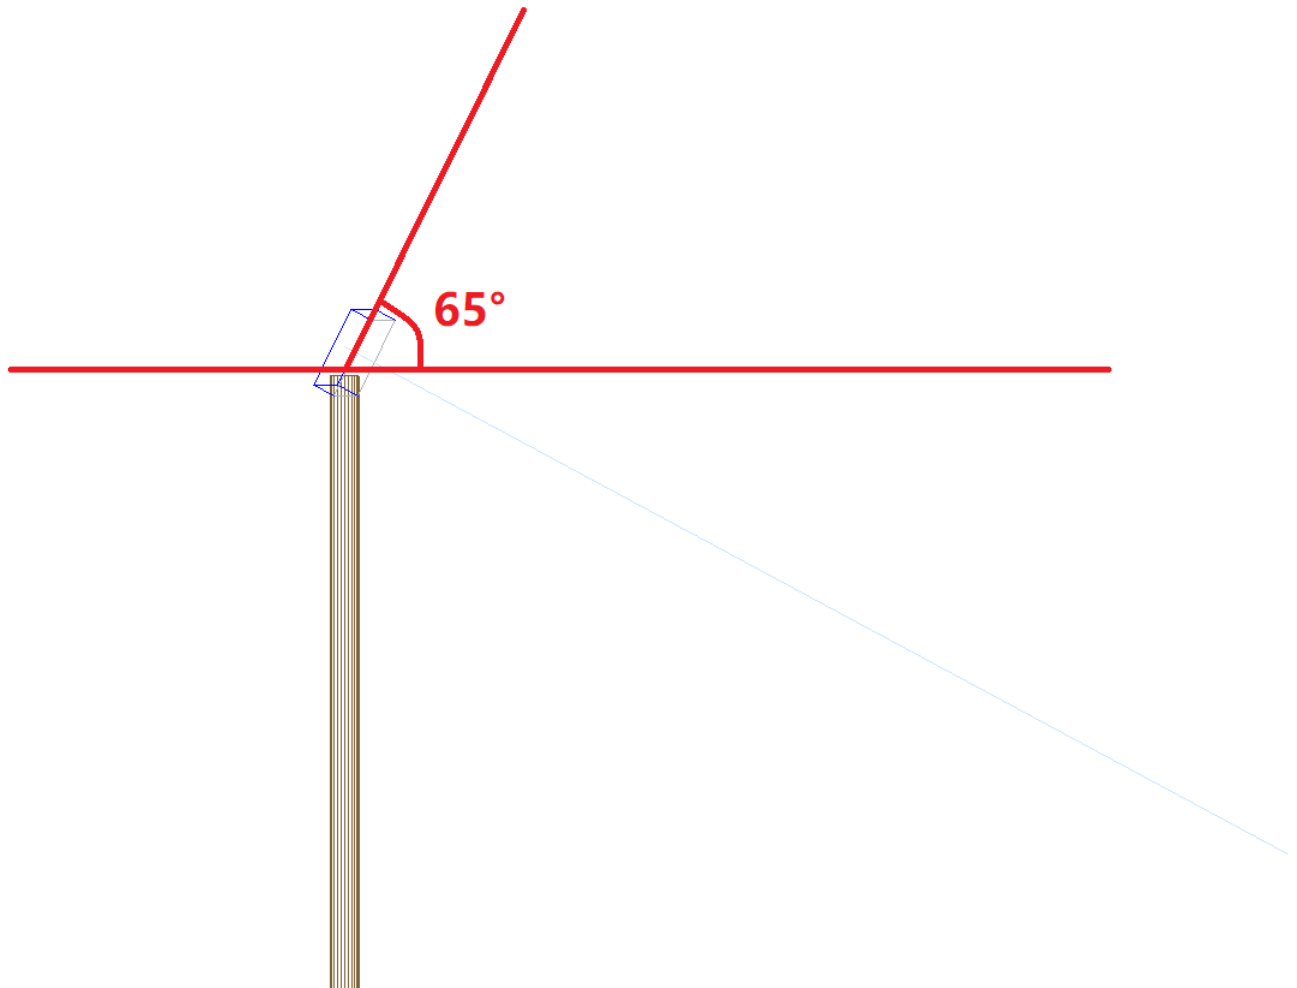

Operator The LED Store
Telephone 03333 444 943
Fax 03333 444 943
e-Mail sales@theledstore.co

Football Pitch / Luminaire parts list

18 Pieces The LED Store LSTHM-300-30X30 300W LED HIGH MAST SPORTS PITCH TENNIS COURT STADIUM ARENA LIGHT 30x30Degree Beam Angle
Article No.: LSTHM-300-30X30
Luminous flux (Luminaire): 41861 lm
Luminous flux (Lamps): 41861 lm
Luminaire Wattage: 308.4 W
Luminaire classification according to CIE: 100
CIE flux code: 84 90 96 100 100
Fitting: 1 x LSTHM-300-30X30 (Correction Factor 1.000).

See our luminaire catalog for an image of the luminaire.