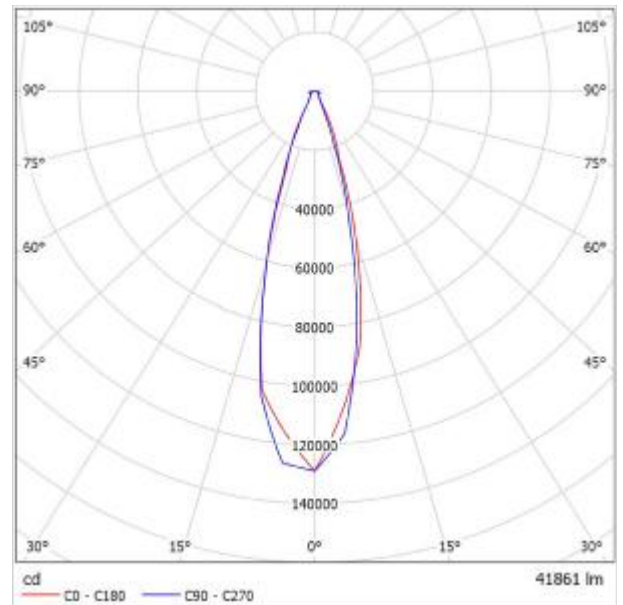

Due to missing symmetry properties, no UGR table can be displayed for this luminaire.