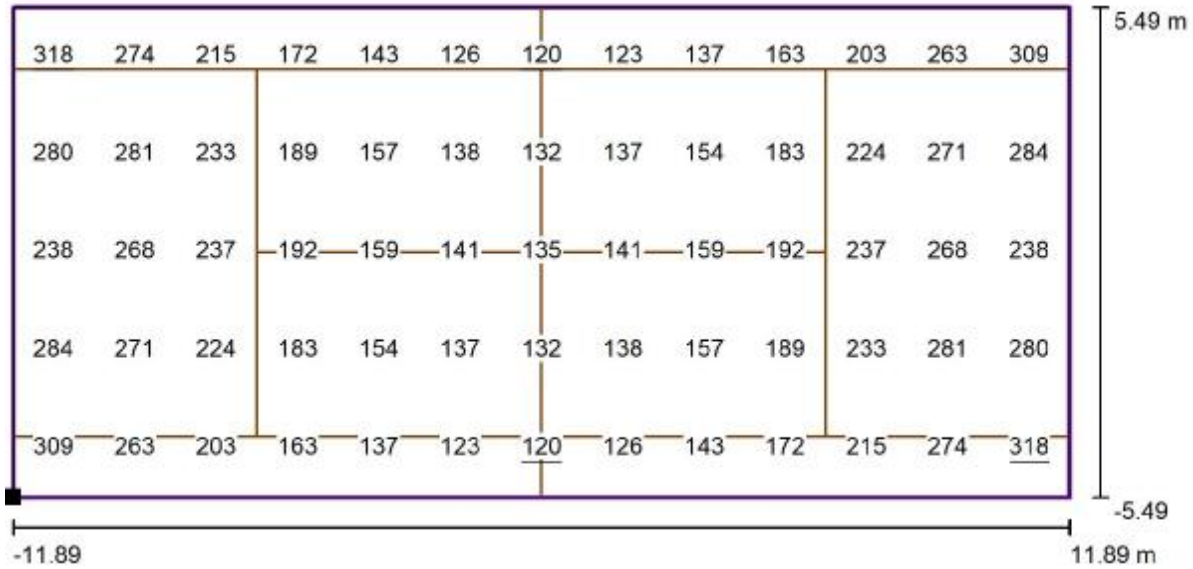

Values in Lux, Scale 1 : 170

Position of surface in external scene:
 Marked point: (20.486 m, 13.113 m, 0.000 m)

Grid: 13 x 5 Points

E_{av} [lx]
201

E_{min} [lx]
120

E_{max} [lx]
318

u_0
0.60

E_{min} / E_{max}
0.38