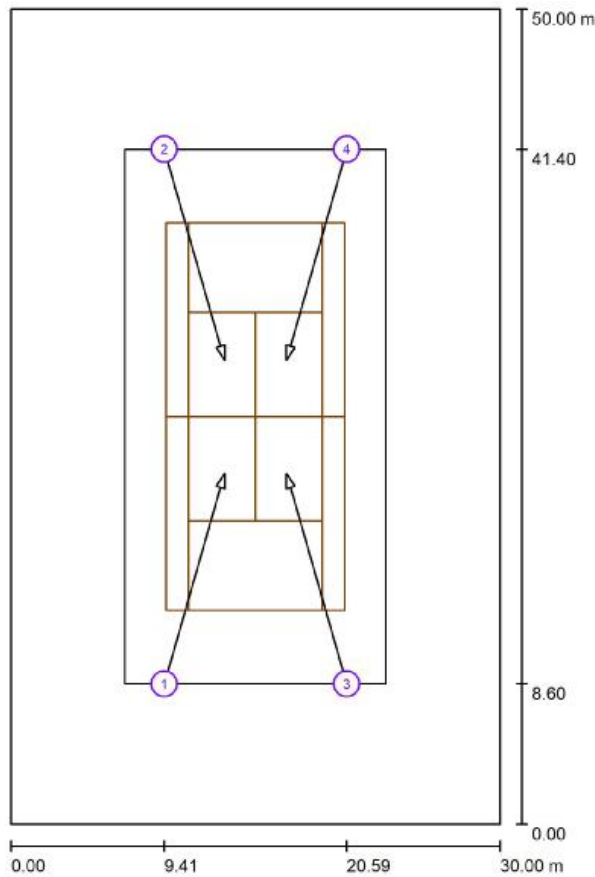

See our luminaire catalog for an image of the luminaire.

Luminaire classification according to CIE: 100
CIE flux code: 86 97 99 100 100

Luminous emittance 1:

Due to missing symmetry properties, no UGR table can be displayed for this luminaire.

Operator The LED Store
 Telephone 03333 444 943
 Fax 03333 444 943
 e-Mail sales@theledstore.co

Tennis Court / Planning data

Maintenance factor: 0.80, Mounting Height: 6.000m, ULR (Upward Light Ratio): 12.5%

Values in Lux, Scale 1 : 170

Position of surface in external scene:
 Marked point: (20.486 m, 13.113 m, 0.000 m)

Grid: 13 x 5 Points

E_{av} [lx]
201

E_{min} [lx]
120

E_{max} [lx]
318

u_0
0.60

E_{min} / E_{max}
0.38