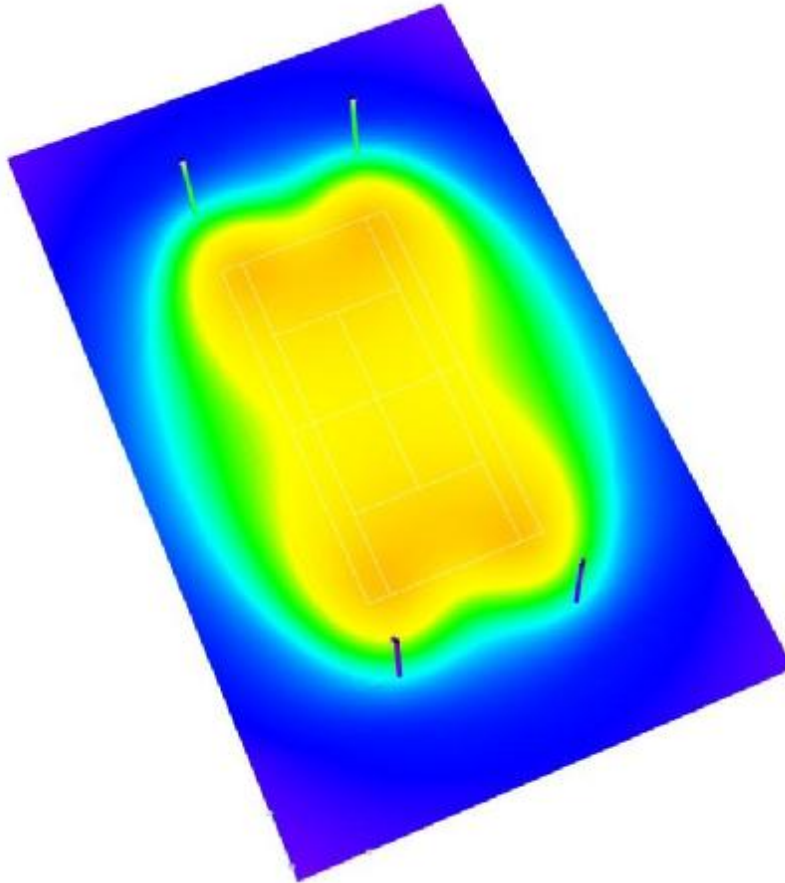

Operator The LED Store
Telephone 03333 444 943
Fax 03333 444 943
e-Mail sales@theledstore.co

Tennis Court / False Colour Rendering