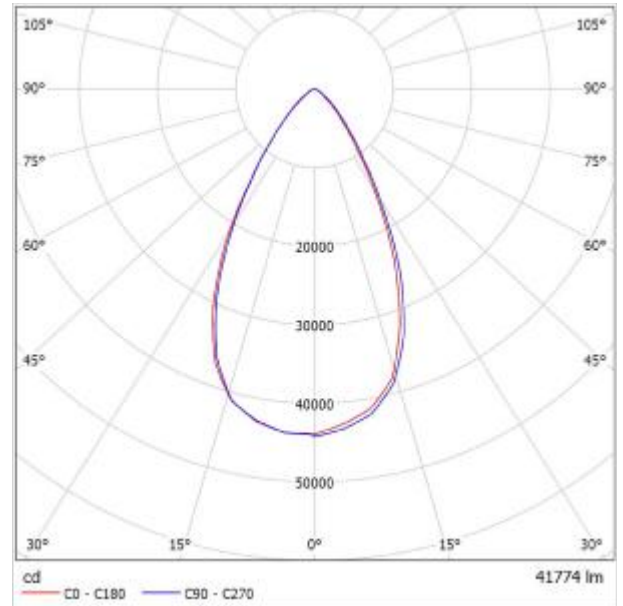

Due to missing symmetry properties, no UGR table can be displayed for this luminaire.