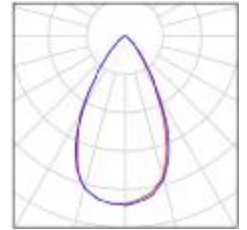

Operator The LED Store
Telephone 03333 444 943
Fax 03333 444 943
e-Mail sales@theledstore.co

Tennis Court / Luminaire parts list

4 Pieces The LED Store LSTSAL-300 300W LED FLOOD SPORTS AREA LIGHT / EXTERIOR CAR PARK FLOOD LIGHTING 60 Degree Beam Angle
Article No.: LSTSAL-300
Luminous flux (Luminaire): 41774 lm
Luminous flux (Lamps): 41774 lm
Luminaire Wattage: 300.3 W
Luminaire classification according to CIE: 100
CIE flux code: 86 97 99 100 100
Fitting: 1 x LSTSAL-300 (Correction Factor 1.000).

See our luminaire catalog for an image of the luminaire.