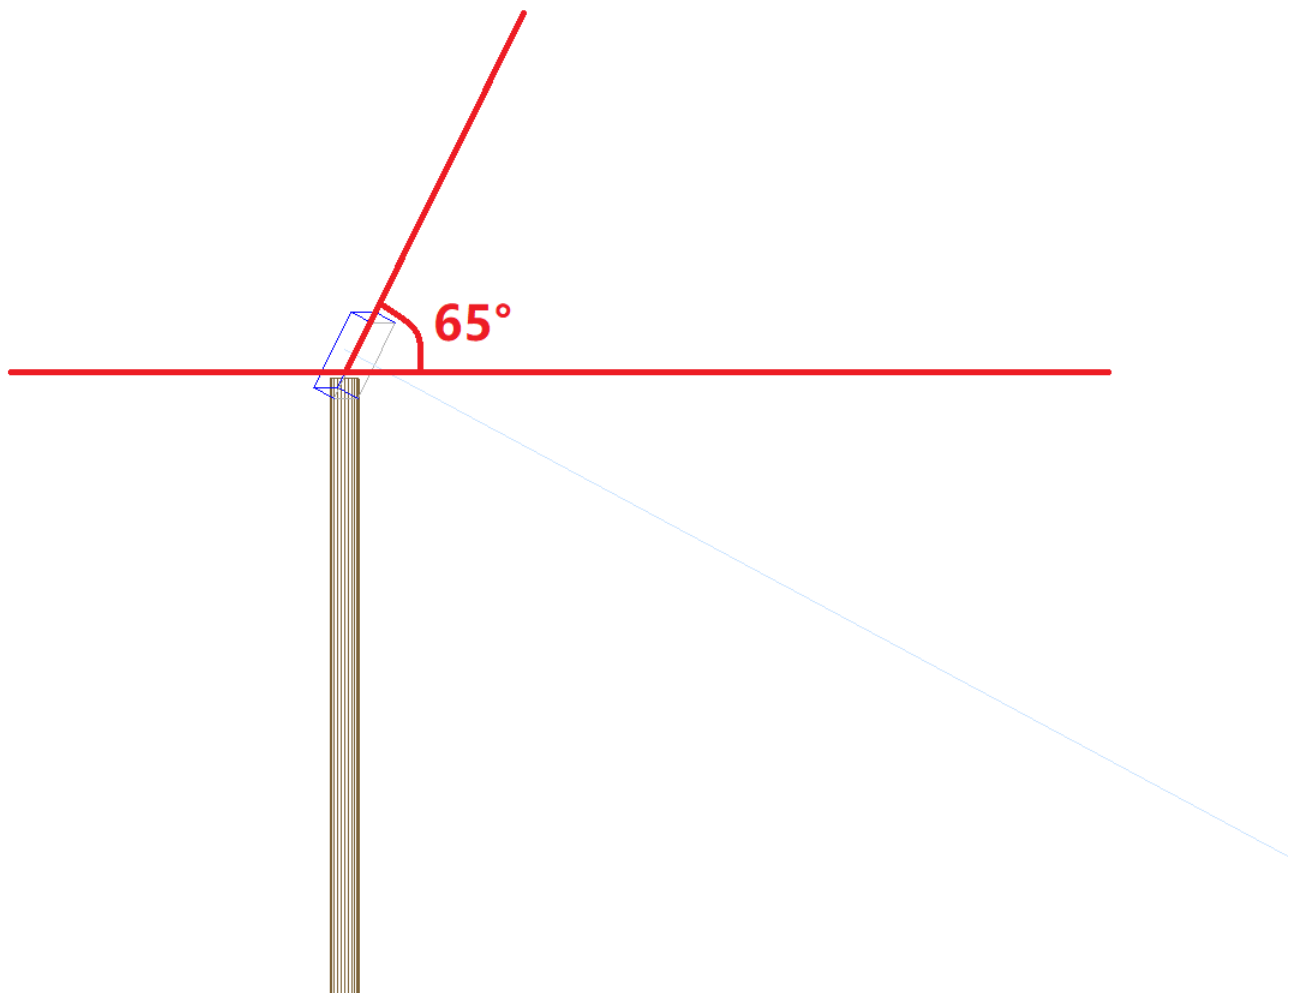

Operator The LED Store
Telephone 03333 444 943
Fax 03333 444 943
e-Mail sales@theledstore.co

Tennis Court / Luminaire parts list

4 Pieces The LED Store LSTSAL-300 300W LED FLOOD SPORTS AREA LIGHT / EXTERIOR CAR PARK FLOOD LIGHTING 60 Degree Beam Angle
Article No.: LSTSAL-300
Luminous flux (Luminaire): 41774 lm
Luminous flux (Lamps): 41774 lm
Luminaire Wattage: 300.3 W
Luminaire classification according to CIE: 100
CIE flux code: 86 97 99 100 100
Fitting: 1 x LSTSAL-300 (Correction Factor 1.000).

See our luminaire catalog for an image of the luminaire.