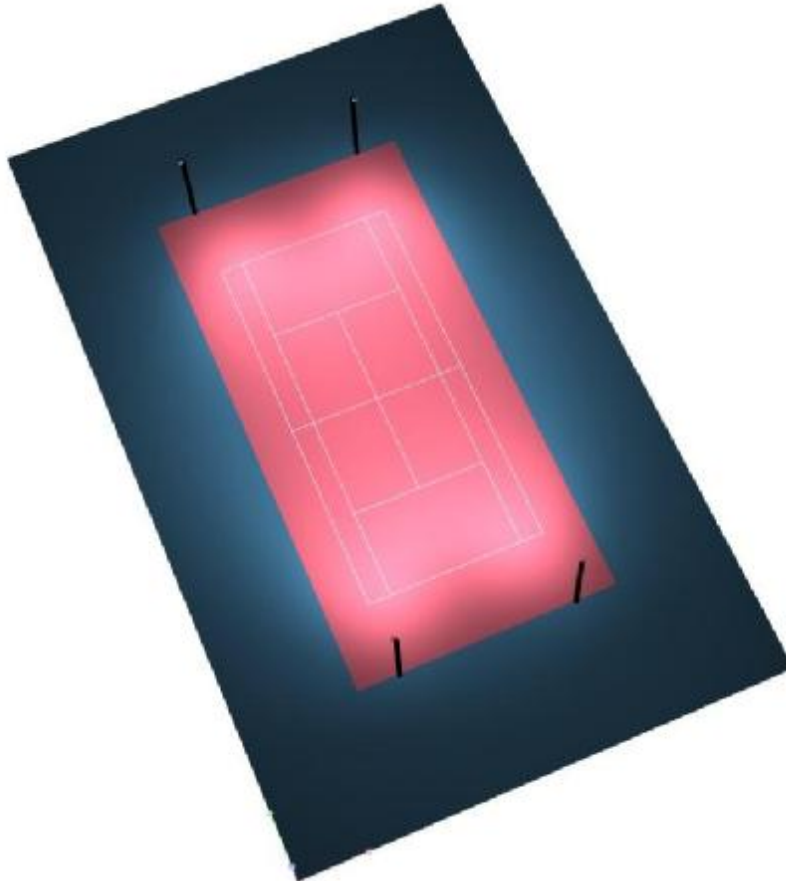

Operator The LED Store
Telephone 03333 444 943
Fax 03333 444 943
e-Mail sales@theledstore.co

Tennis Court / 3D Rendering