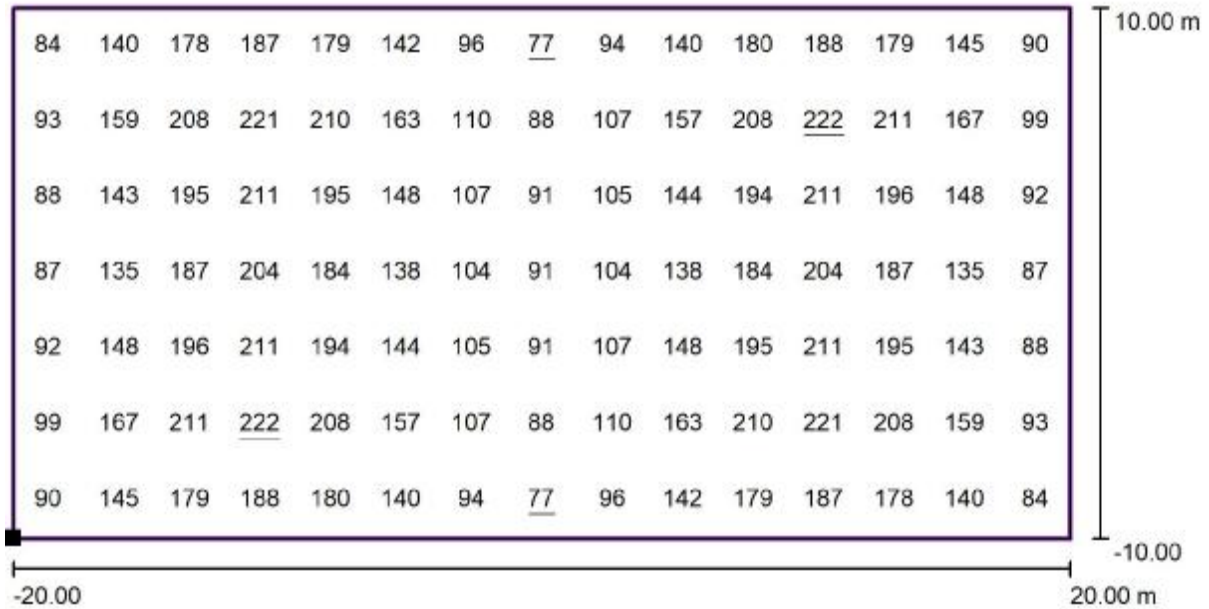

Operator The LED Store
Telephone 03333 444 943
Fax 03333 444 943
e-Mail sales@theledstore.co

Horse Arena / Calculation Grid / Value Chart (E, Perpendicular)