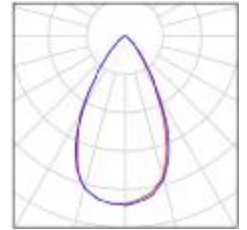

Operator The LED Store
Telephone 03333 444 943
Fax 03333 444 943
e-Mail sales@theledstore.co

Horse Arena / Luminaire parts list

6 Pieces The LED Store LSTSAL-300 300W LED FLOOD
SPORTS AREA LIGHT / EXTERIOR CAR PARK
FLOOD LIGHTING 60 Degree Beam Angle
Article No.: LSTSAL-300
Luminous flux (Luminaire): 41774 lm
Luminous flux (Lamps): 41774 lm
Luminaire Wattage: 300.3 W
Luminaire classification according to CIE: 100
CIE flux code: 86 97 99 100 100
Fitting: 1 x LSTSAL-300 (Correction Factor
1.000).

See our luminaire
catalog for an image of
the luminaire.