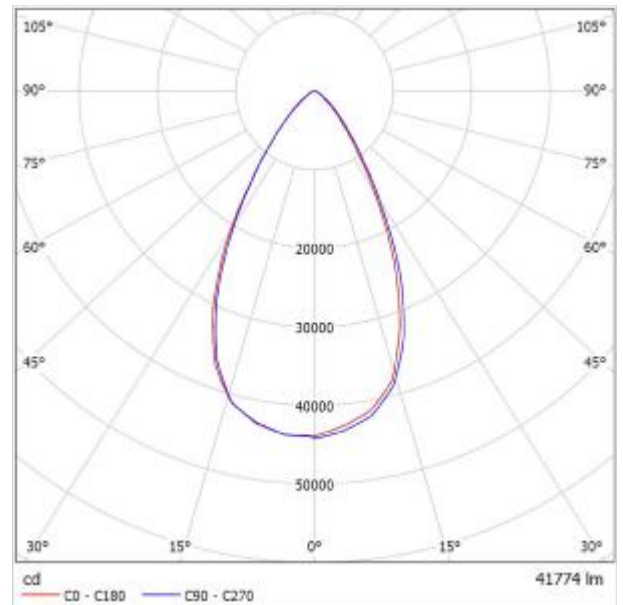

Due to missing symmetry properties, no UGR table can be displayed for this luminaire.