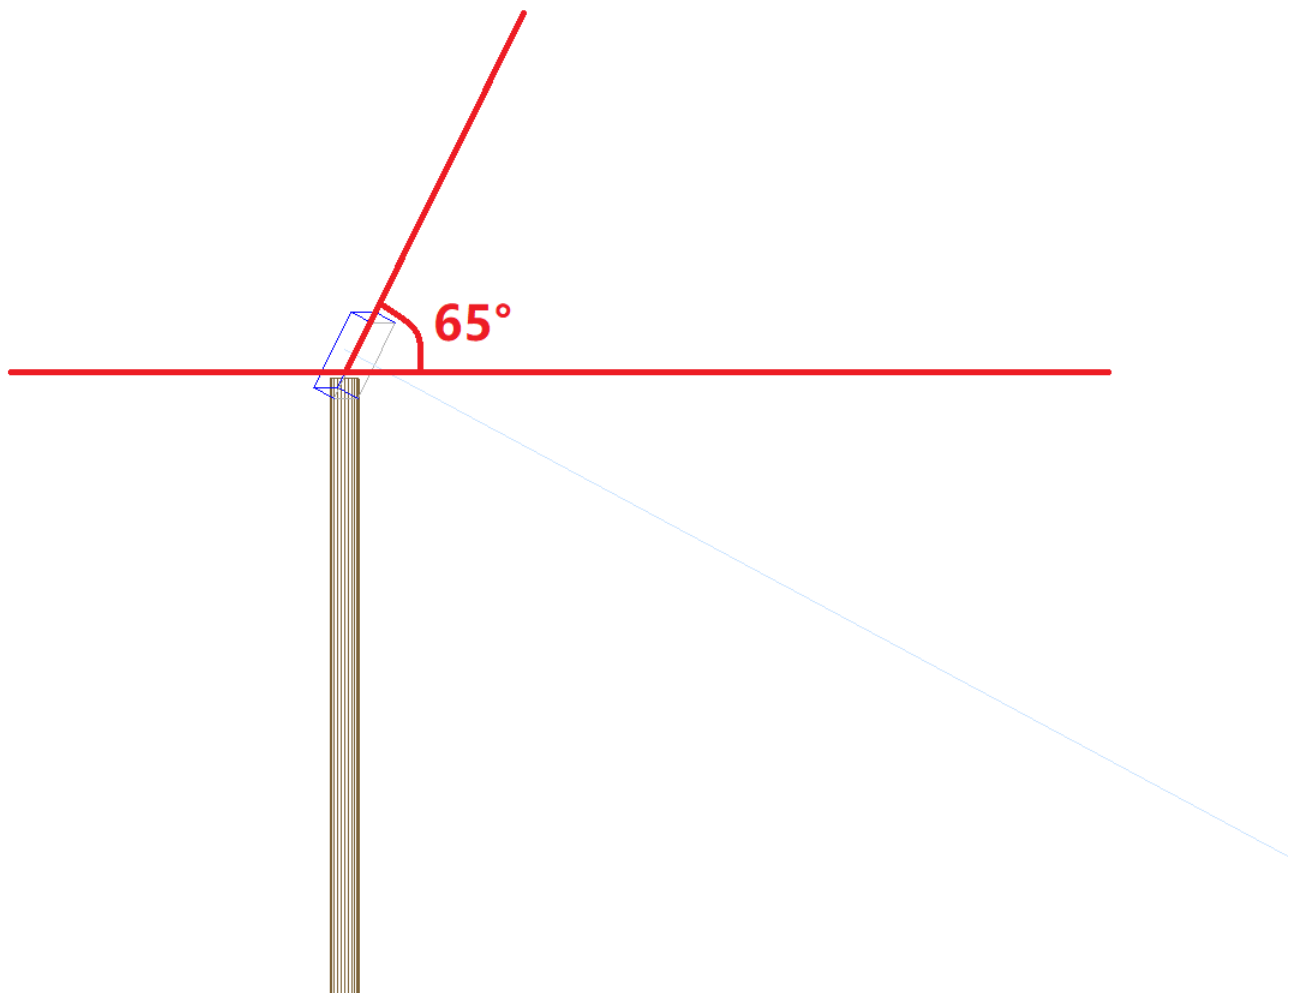

Operator The LED Store
Telephone 03333 444 943
Fax 03333 444 943
e-Mail sales@theledstore.co

Horse Arena / Luminaire parts list

6 Pieces The LED Store LSTSAL-300 300W LED FLOOD
SPORTS AREA LIGHT / EXTERIOR CAR PARK
FLOOD LIGHTING 60 Degree Beam Angle
Article No.: LSTSAL-300
Luminous flux (Luminaire): 41774 lm
Luminous flux (Lamps): 41774 lm
Luminaire Wattage: 300.3 W
Luminaire classification according to CIE: 100
CIE flux code: 86 97 99 100 100
Fitting: 1 x LSTSAL-300 (Correction Factor
1.000).

See our luminaire
catalog for an image of
the luminaire.