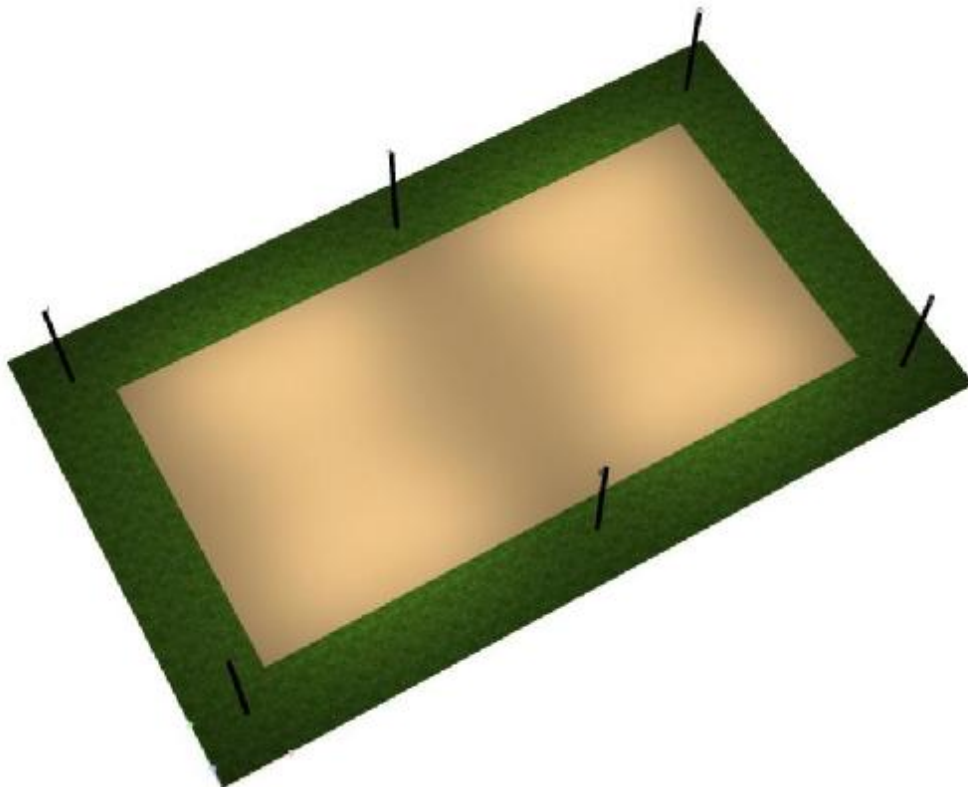

Operator The LED Store
Telephone 03333 444 943
Fax 03333 444 943
e-Mail sales@theledstore.co

Horse Arena / 3D Rendering