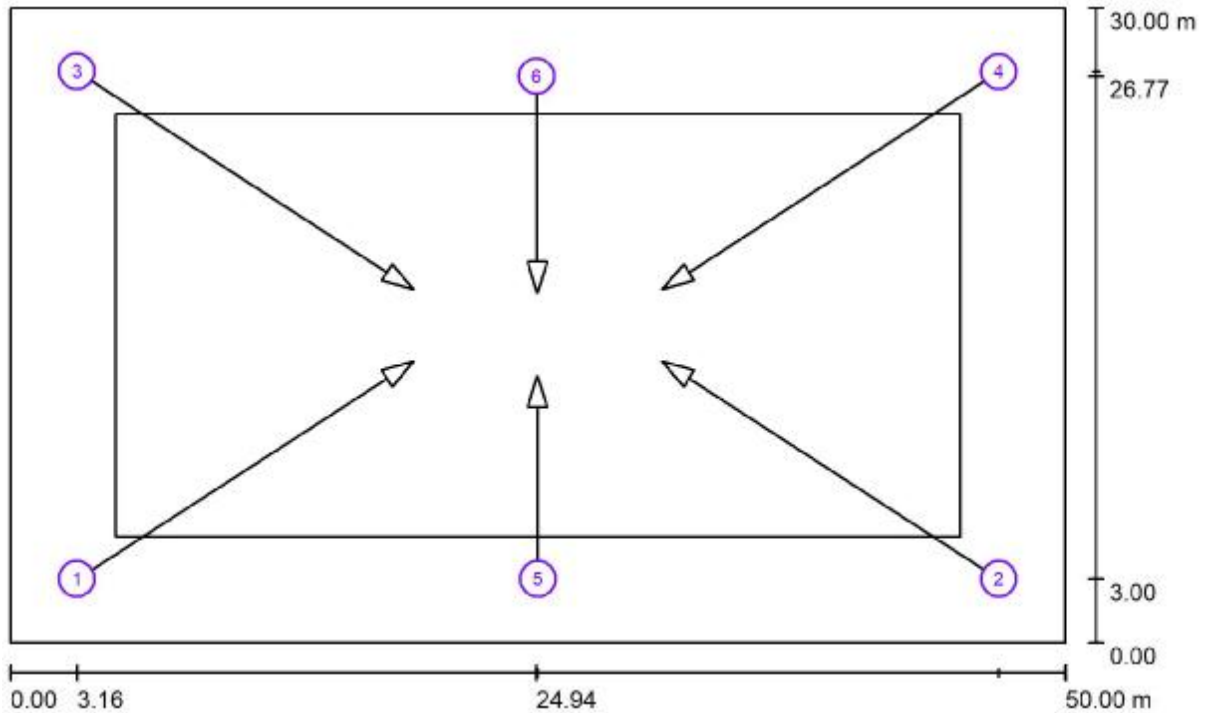

Operator The LED Store
Telephone 03333 444 943
Fax 03333 444 943
e-Mail sales@theledstore.co

Horse Arena / Planning data

Maintenance factor: 0.80, Mounting Height: 6.000m, ULR (Upward Light Ratio): 23.5%

Scale 1:358

Luminaire Parts List

No.	Pieces	Designation (Correction Factor)	Φ (Luminaire) [lm]	Φ (Lamps) [lm]	P [W]
1	6	The LED Store LSTSAL-300 300W LED FLOOD SPORTS AREA LIGHT / EXTERIOR CAR PARK FLOOD LIGHTING 60 Degree Beam Angle (1.000)	41774	41774	300.3
Total:			250646	Total: 250646	1801.8