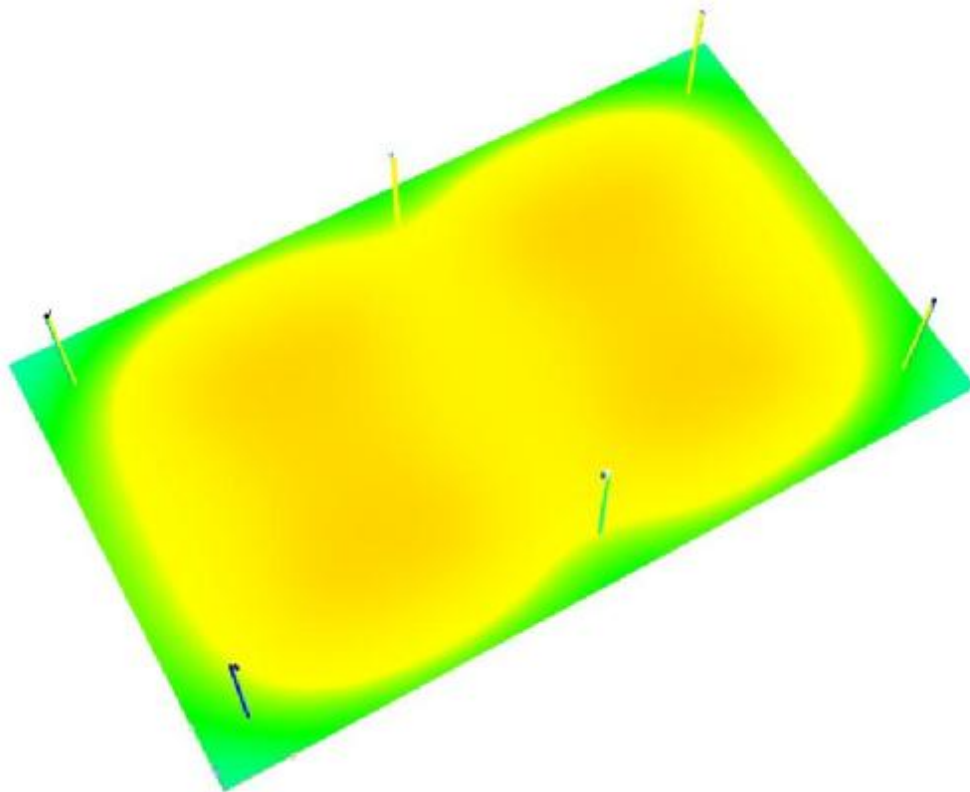

Operator The LED Store
Telephone 03333 444 943
Fax 03333 444 943
e-Mail sales@theledstore.co

Horse Arena / False Colour Rendering